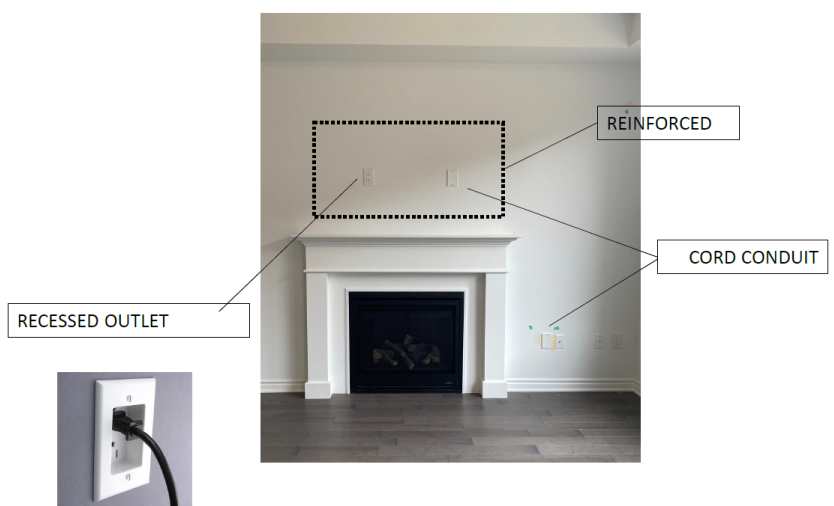

Capped Electrical Ceiling Box

Screwless Wall Plates and Dimmer Switch

Wall Mounted TV Framing (With Conduit)

ELECTRICAL - LIGHTING

EXTERIOR LIGHT:

- ADD COACH LIGHT (on existing switch) - \$254
- CEILING MOUNT LIGHT (on existing switch) - \$254
- ADD SIDE/REAR LIGHT (on existing switch) - \$217
- COACH LIGHT (in lieu of side/rear light) - \$154